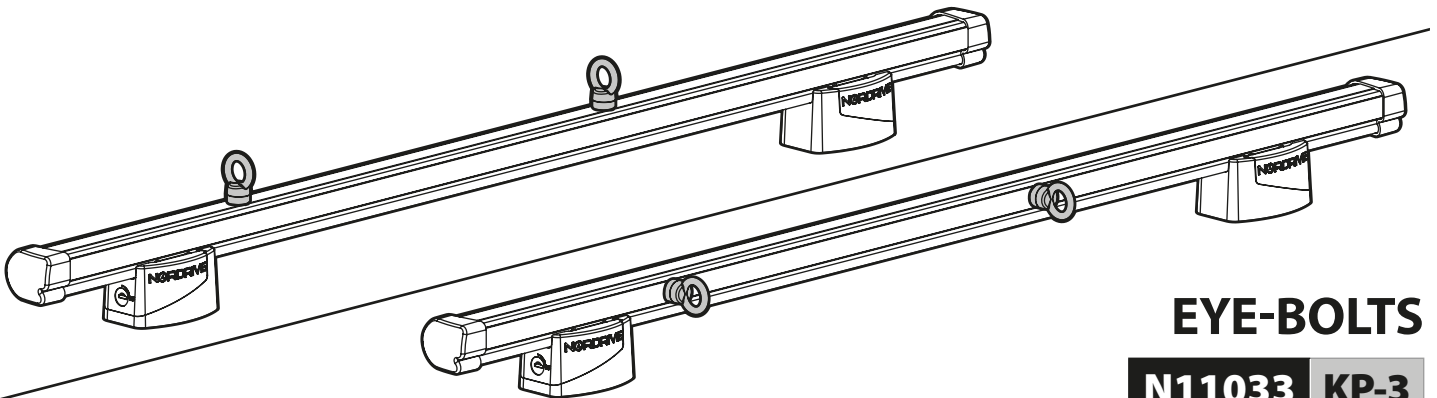

EYE-BOLTS

N11033 KP-3