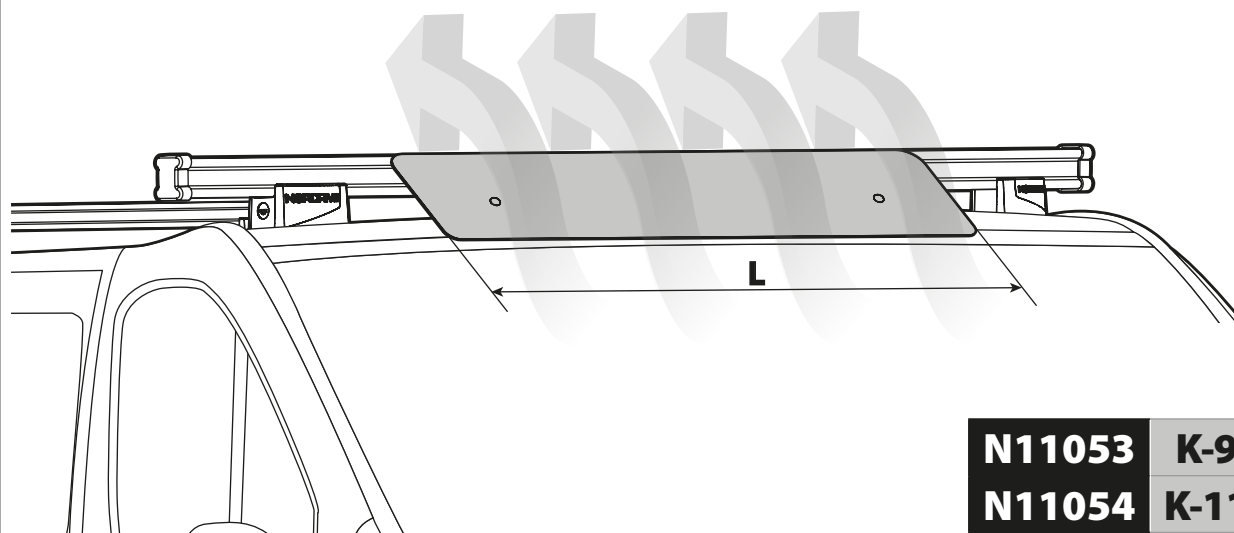

SPOILER

N11053	K-9	L = 95 cm
N11054	K-11	L = 110 cm