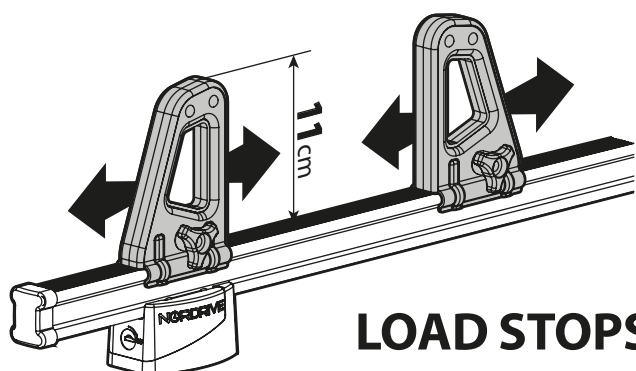

6

7

8

Kargo series

Acciaio / Steel

KARGO ROLLER

N11000	K-0	L = 64 cm
N11003	K-7	L = 96 cm

LOAD STOPS