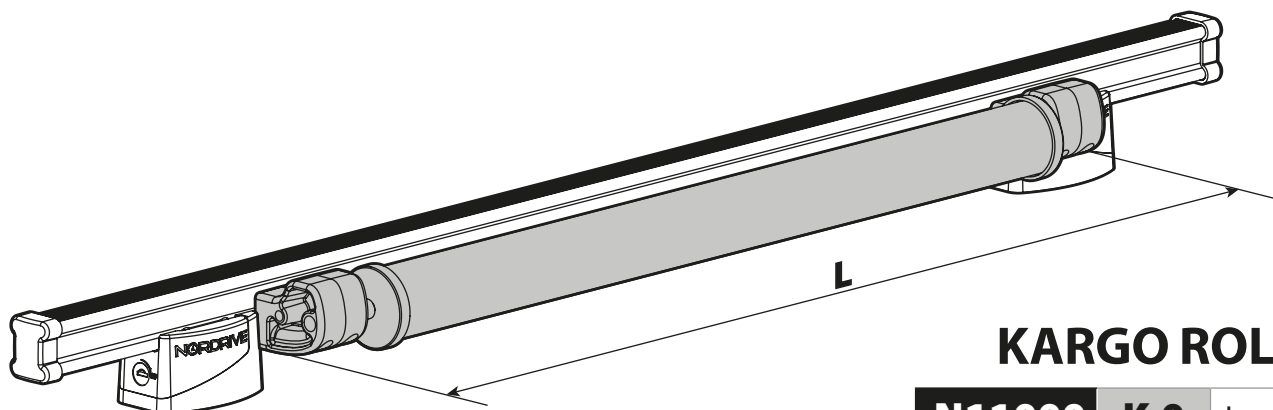

6

7

8

Kargo series

Acciaio / Steel

KARGO ROLLER

N11000	K-0	L = 64 cm
N11003	K-7	L = 96 cm

LOAD STOPS