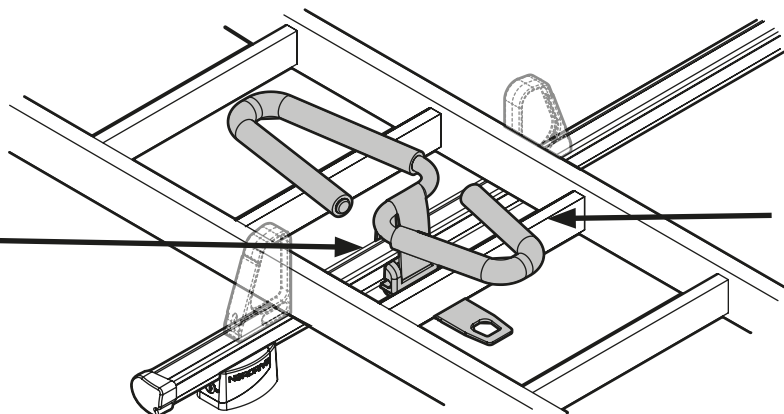

LADDER STEP ADAPTER

N11067 U-6