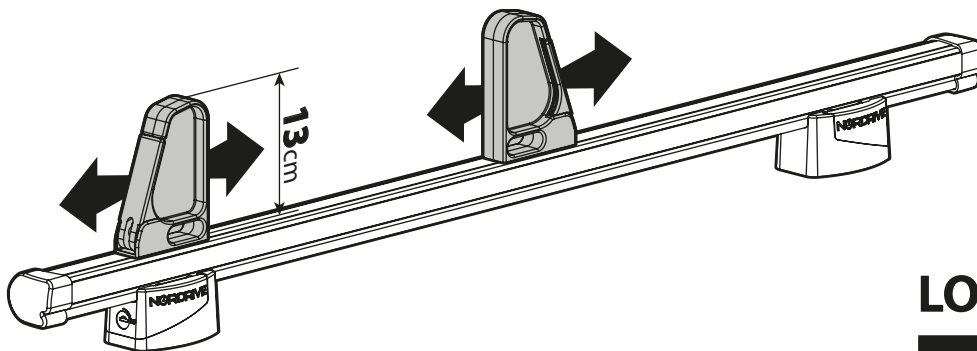

LOAD STOPS

N11031 KP-1