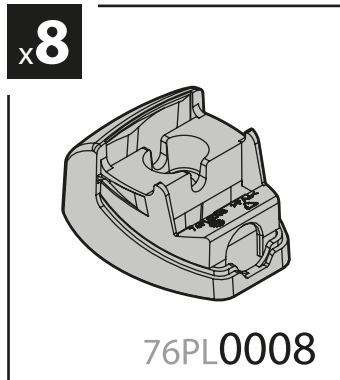

NORDDRIVE®

TRANSPORT SOLUTIONS

Art. **N30394**