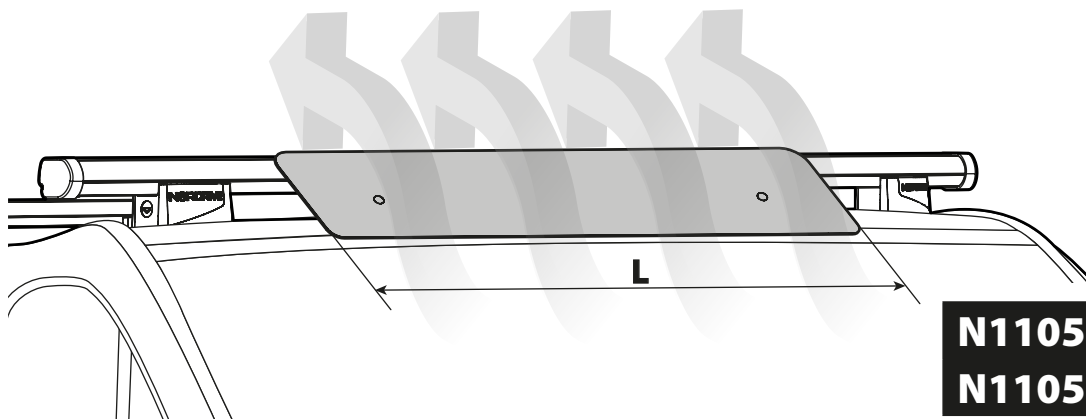

SPOILER

N11057	KP-9	L = 95 cm
N11058	KP-11	L = 110 cm