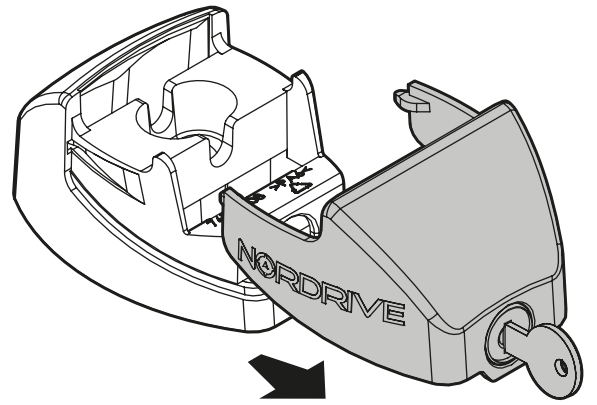

NORDDRIVE®

TRANSPORT SOLUTIONS

Art. **N30394**