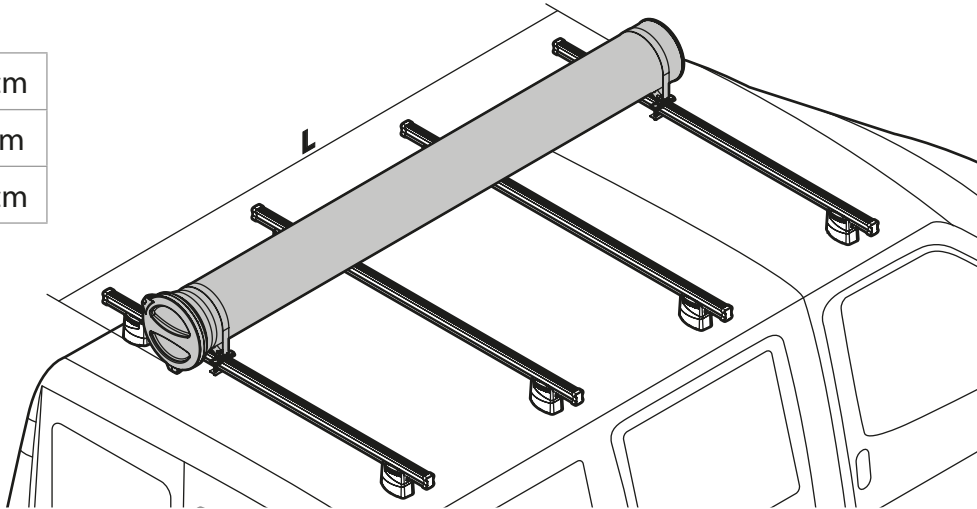

OPTIONALS PER / FOR / FÜR:

Kargo series

Acciaio / Steel

Kargo-Plus
series

Alluminio / Aluminium

KARGO-TUBE

N11050	T200	L = 205 cm
N11051	T300	L = 305 cm
N11052	T400	L = 405 cm

LADDER HOLDER STRAPS