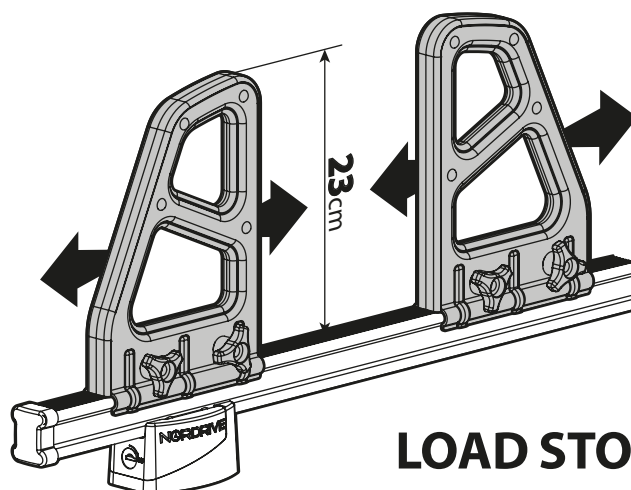

LOAD STOPS

N11002 K-2