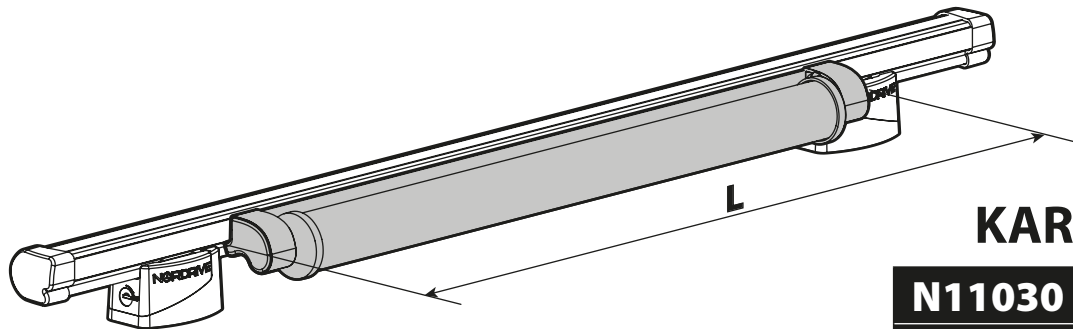

N11001 K-1

LOAD STOPS

N11002 K-2

SPOILER

N11053	K-9	L = 95 cm
N11054	K-11	L = 110 cm

OPTIONALS PER / FOR / FÜR:

Kargo-Plus series

Alluminio / Aluminium